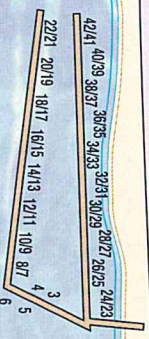

BOATYARD

- A** - Marina Office
- B** - Jimbo's Cafe
- C** - Tugboat Annie's Pub
- D** - Yard Office
- E** - 70 Ton Travelift
- F** - 150 Ton Travelift

FEATURED ADVERTISERS

- G** - A Cut Above
- H** - Variety Marine Services
- J** - Cooper Floats
- K** - Stratos Yacht Services
- L** - Fraser Shipyards

SHELTER ISLAND BOATYARD

West Dock

A Dock

B Dock

C Dock

D Dock

Fraser River